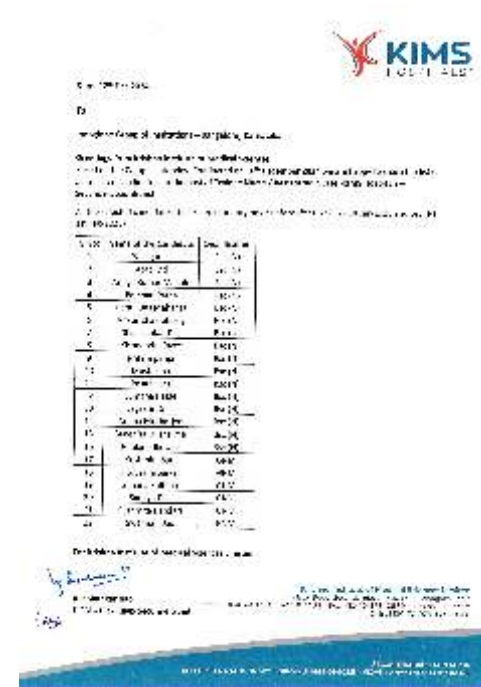

B.Sc. Nursing Placements 26,000 per month with Accomodation

Rahul Das M
Susmita Roy
Esha Phaladi
Suchitra Kundu
Ankur Chakraborty
Barshan Patra
Shibshankar Das
Arit Dey
Nisha Parbbeen
Anupa Mukaarjee
Sabira Gharami

Ritupara Giri
Prakash Betal
Pratam Panja
Sritama Das
Sumana Halder
Jayashri Giri
Subrayani Maskar
Krishnendu Kayet
Debmalya Jan
Poulami Biswas
Sanchita Devskarma